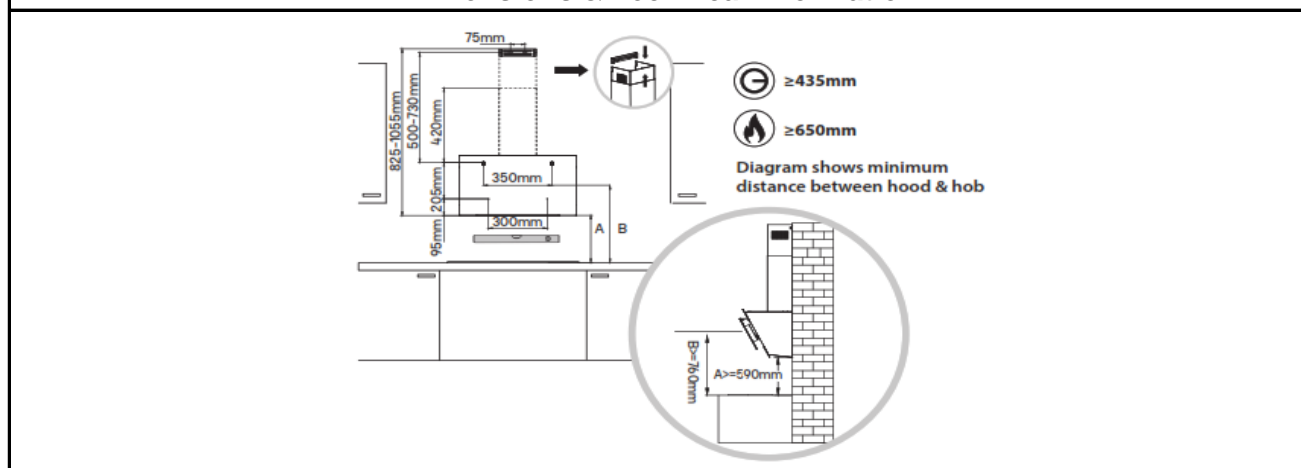

Appliance Data Sheet

Product Type	Cooker Hood
Product Code	WRAG90RF
	Product Description
	90cm RF Angled Glass Cooker Hood
	

Features / Specification

Barcode	8422248616973
Colour	Matt Black Painted Metal + Black Glass
Hood Width	900mm
Fan Speeds	5 Speed + Turbo
Extraction Rate	600m3/h
Lights	1 x 3W Max
Grease Filter	1 x Aluminium Mesh
Controls	Touch Switch
Noise Level	64dB
Carbon Filters	WRFILT4 (2 pack)
Air Outlet Diameter	150mm
Motor Rating	220-240V - 50Hz - 90W
Maximum Load	93W
Chimney Section	500-730mm

Dimensions & Technical Information

Product Dimensions width x depth x height	898mm x 340mm x 1055mm
Packed Dimensions width x depth x height	960mm x 410mm x 430mm
Product Weight (kg)	13 Packed / 11 Unpacked